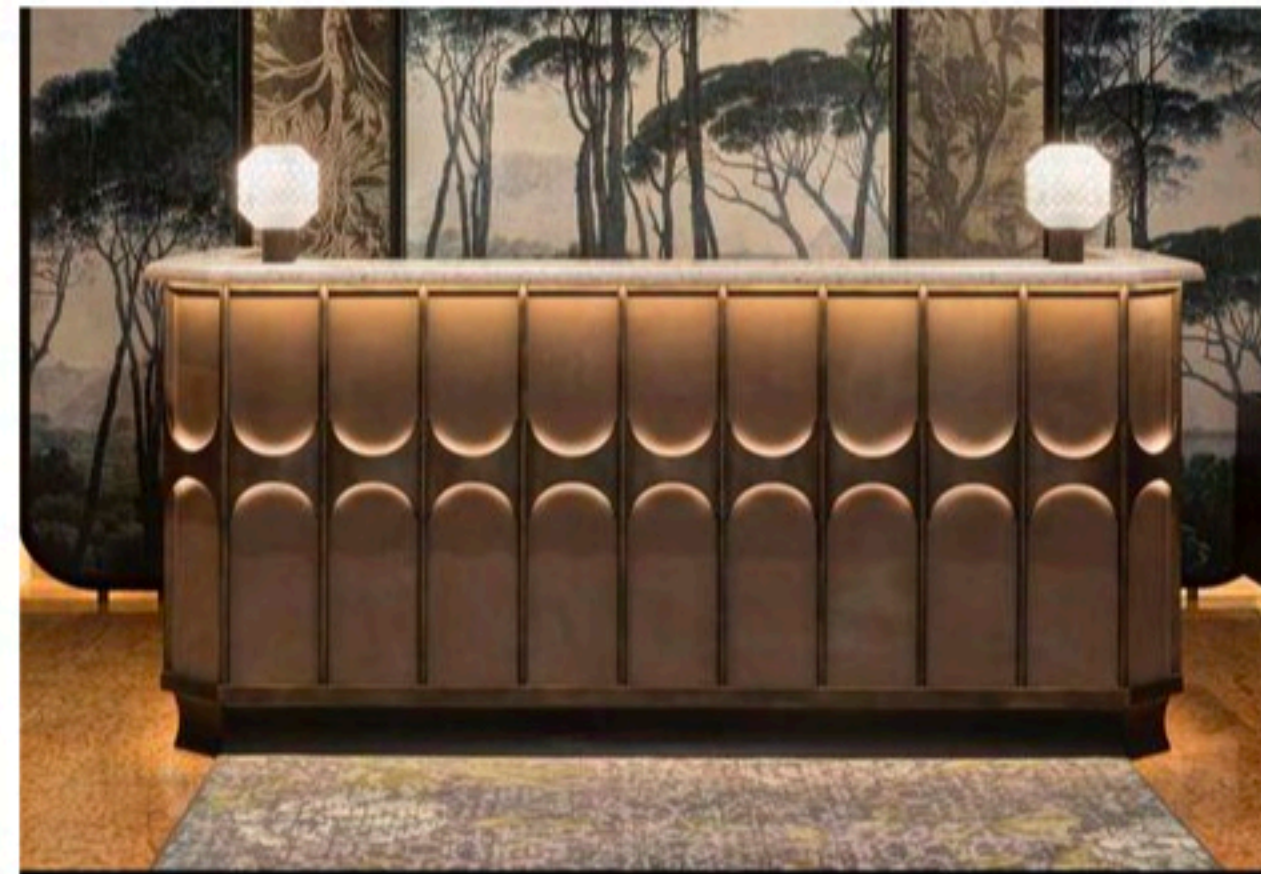

bleached oak
herringbone floors

wrap desk vibes