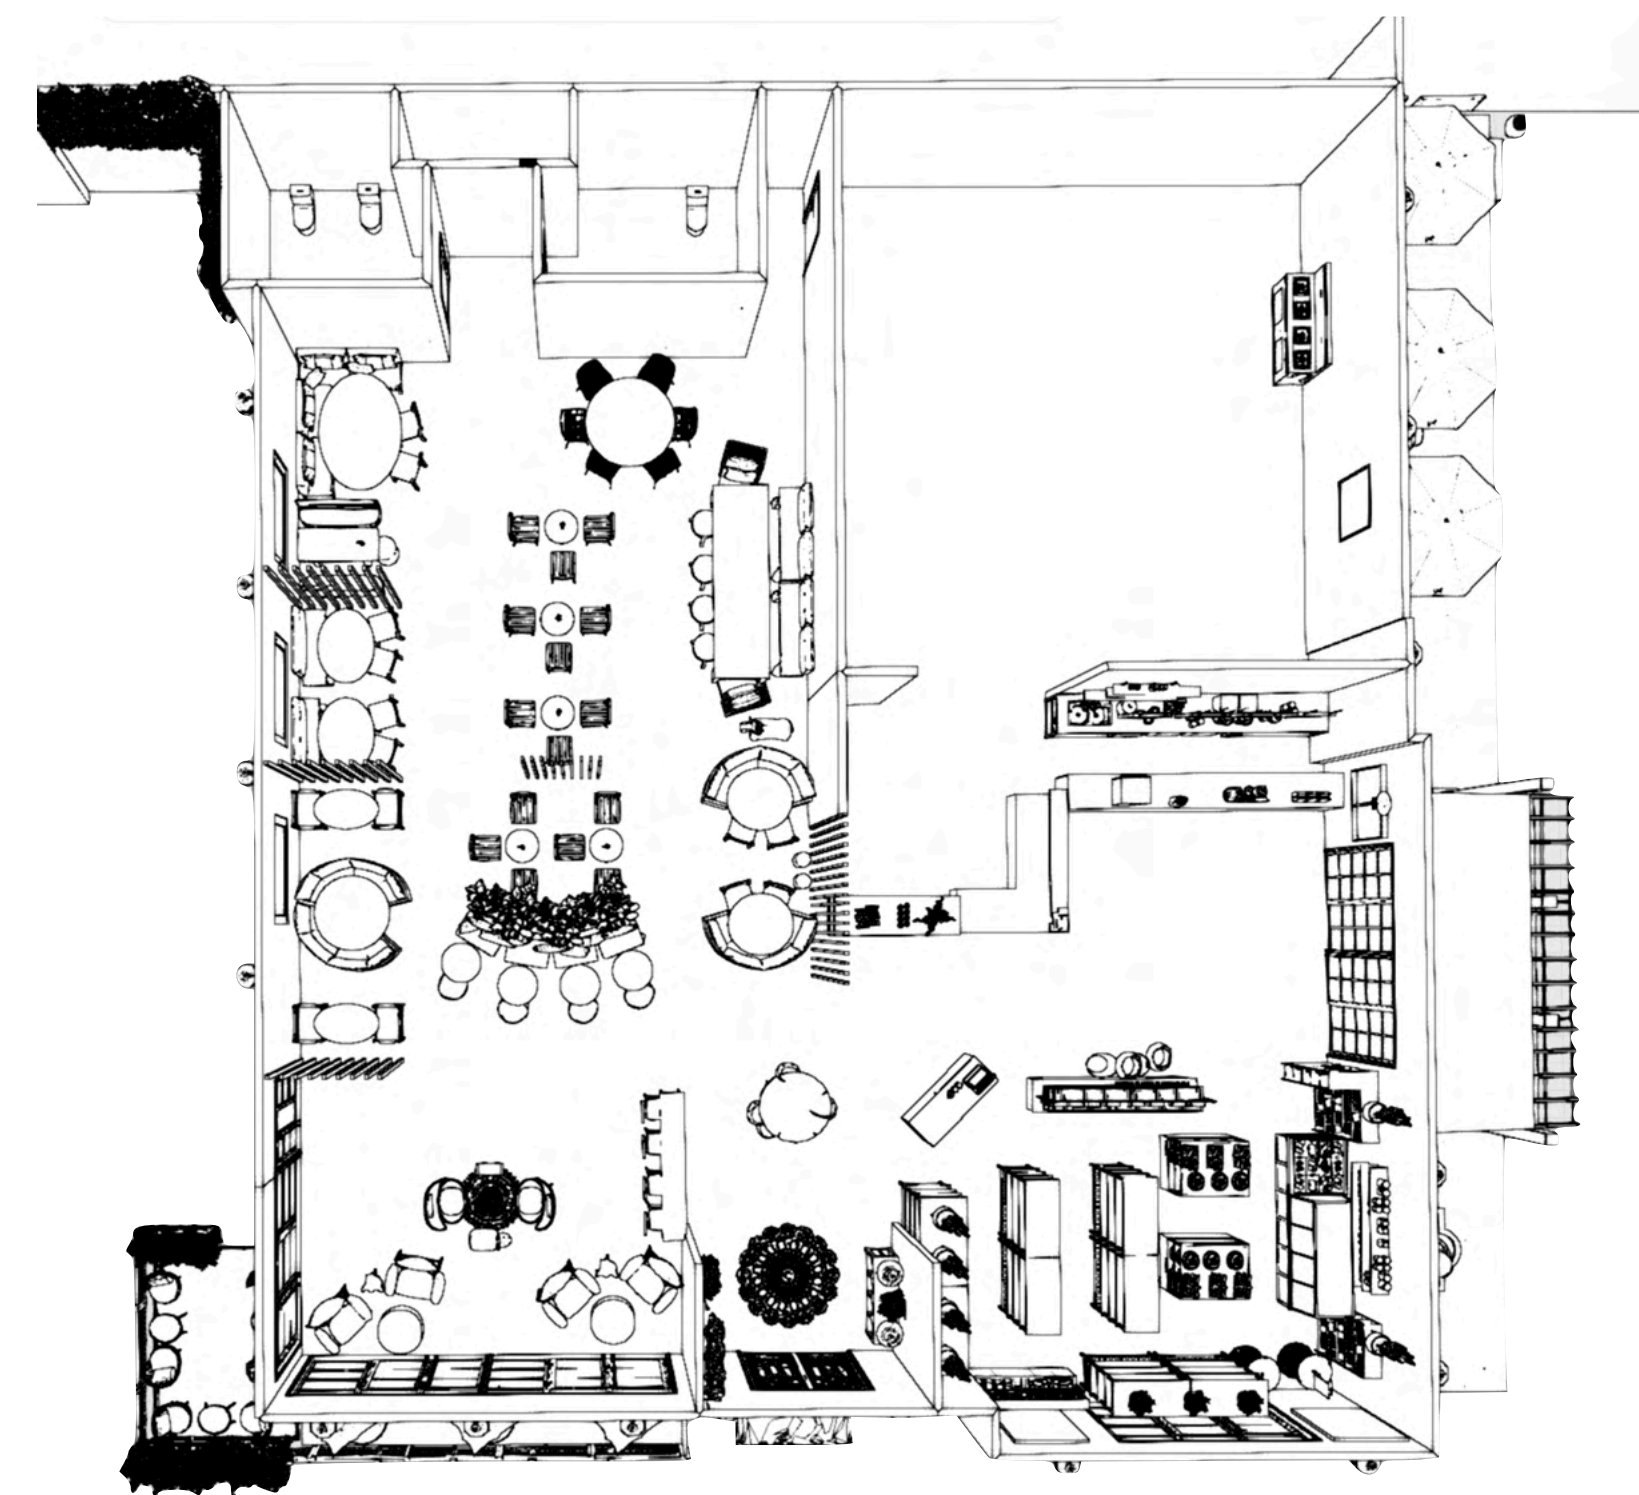

Diana's

CAFE + DELI + MARKET

PROPOSED UTILIZATION OF SPACE

MULTI-AREA OUTDOOR SPACE- INCREASE VISIBILITY

EXPANDED MARKETPLACE

LOUNGE AREA/BARTOP FAST-CASUAL SEATING

SECTIONED SEATING EXPERIENCES

FOUND
ATION
STUDIO

118 SOUTH BEVERLY DRIVE

SUITE 217

BEVERLY HILLS, CA 90212

424.235.3615

TEXTURES.PATTERNS.

SPARE USE OF COLOR IN KEY AREAS

CLEARLY DEFINED AREAS/ENTRANCES/EXPERIENCES

ELEVATIONS