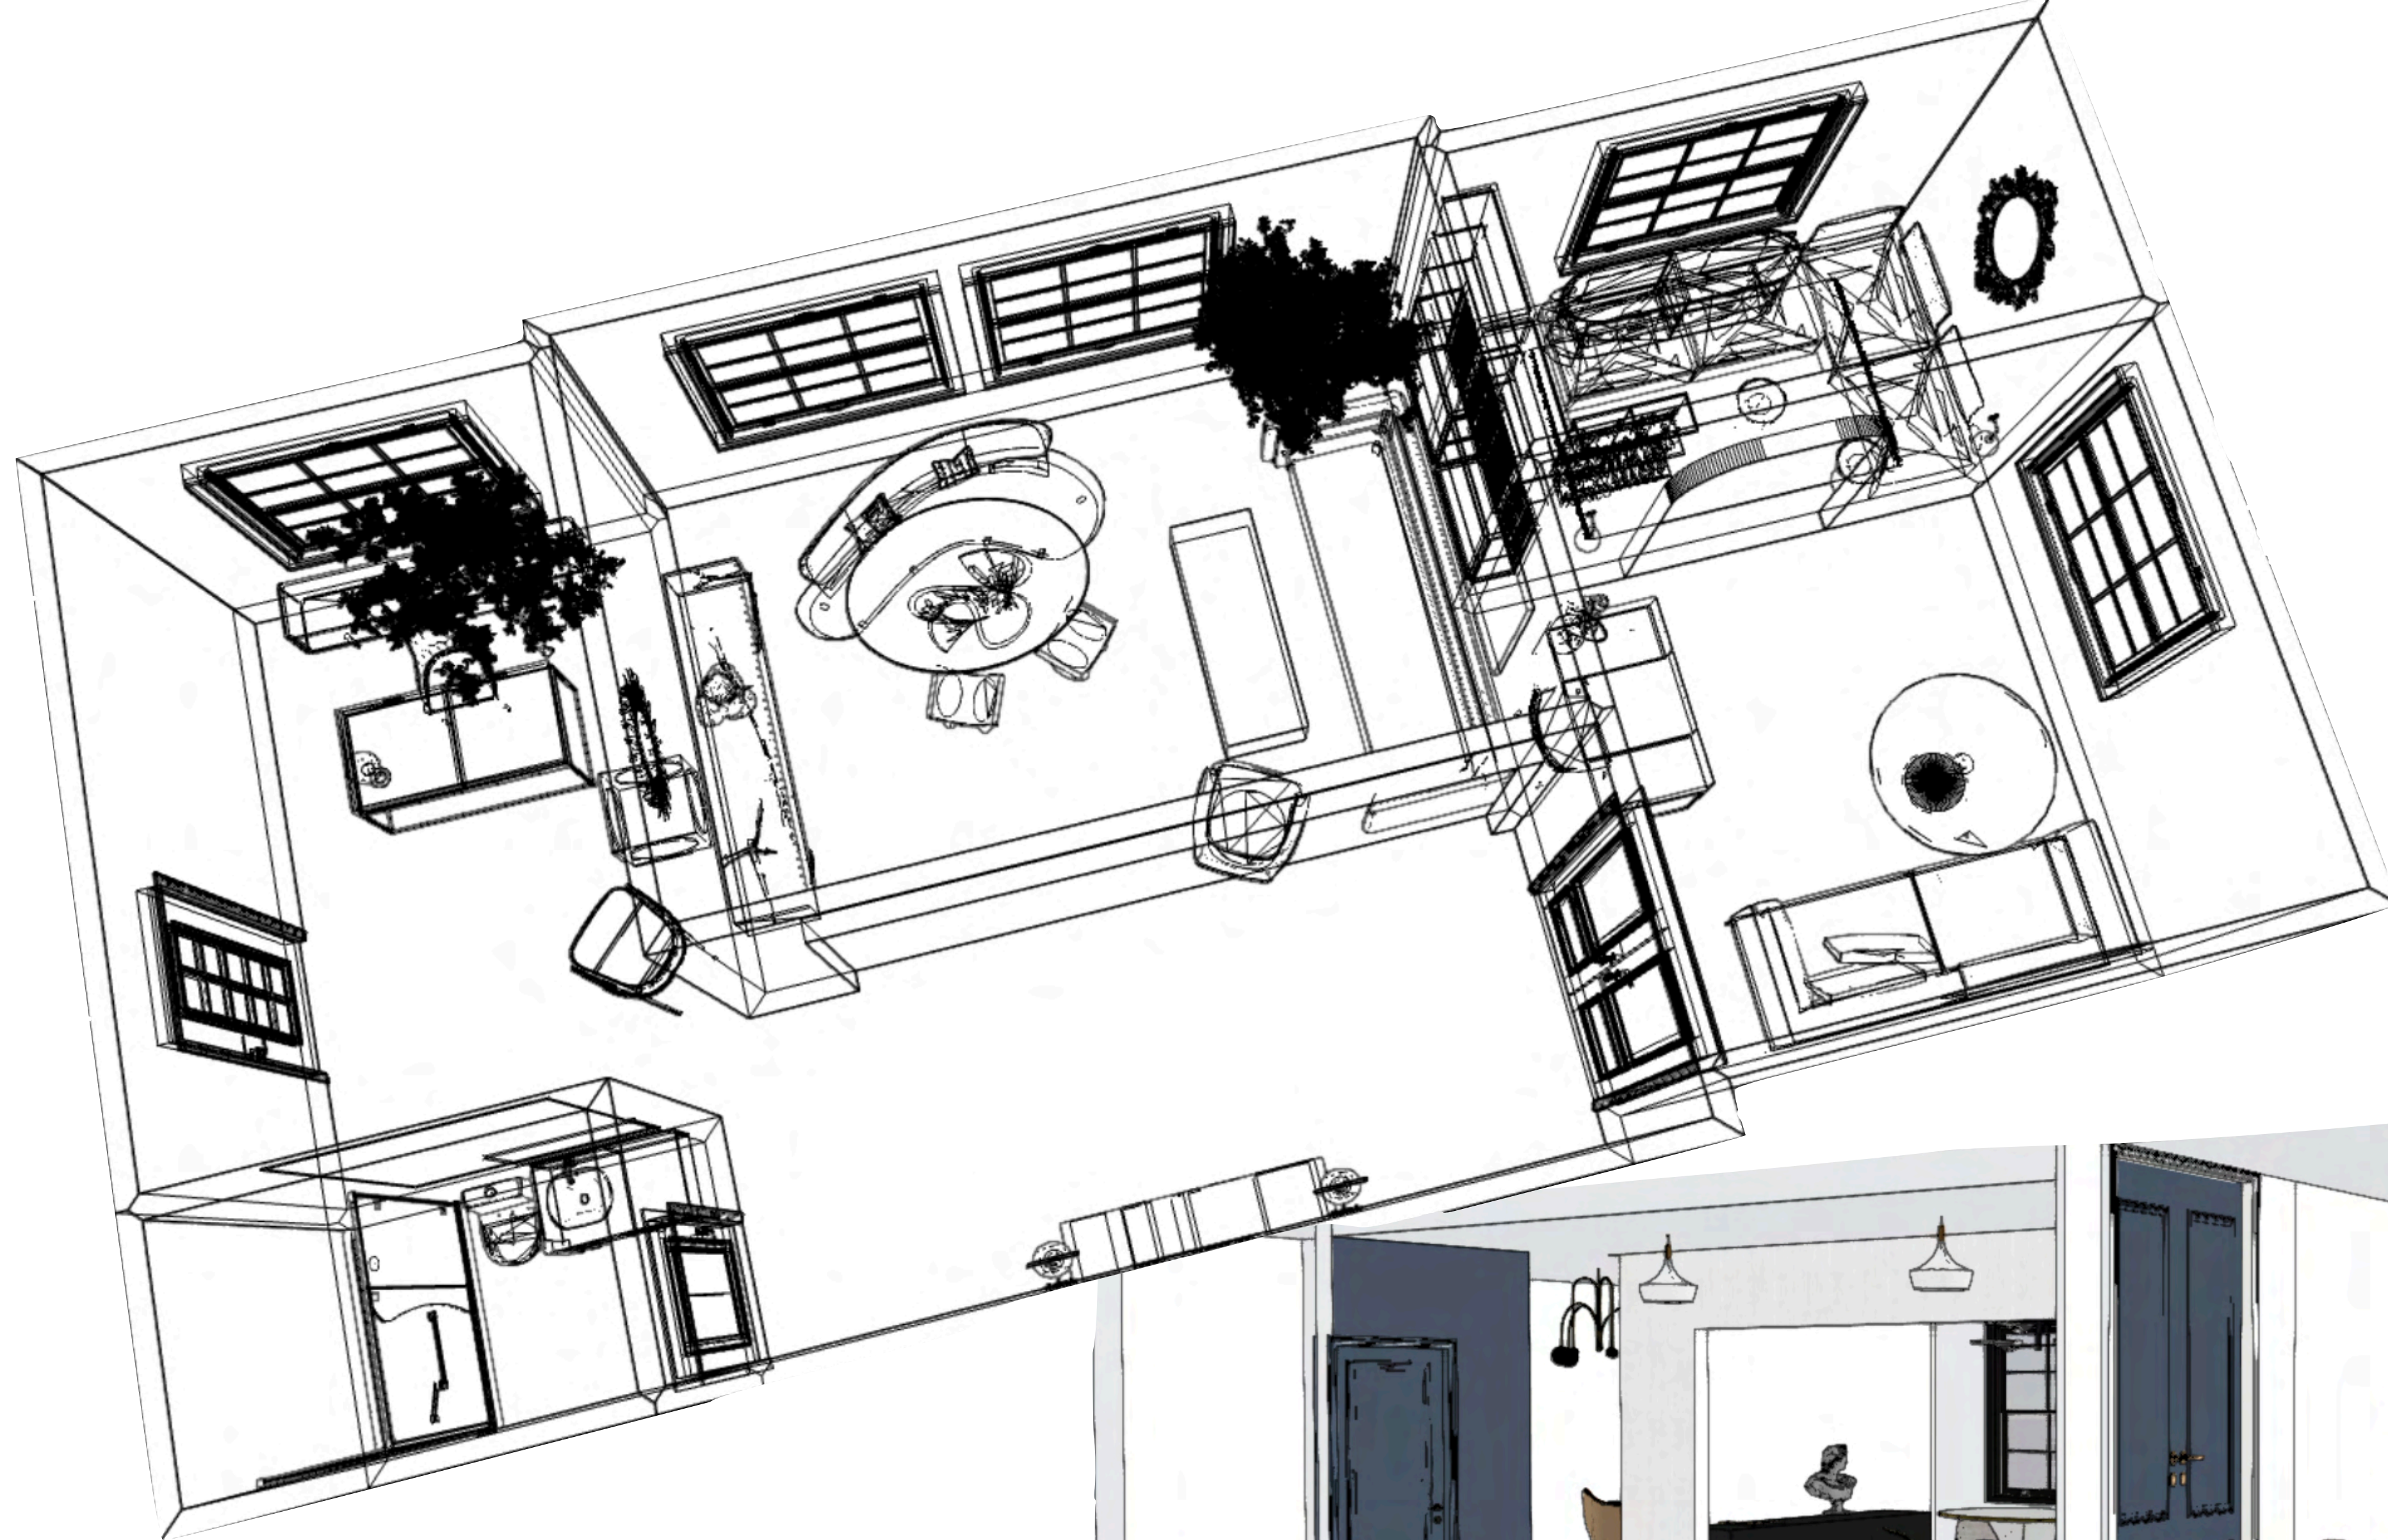

424.235.3615

FOUND
ATION
STUDIO

118 SOUTH BEVERLY DRIVE
SUITE 217
BEVERLY HILLS, CA 90212
424.235.3615

FOUND
ATION
STUDIO

118 SOUTH BEVERLY DRIVE
SUITE 217
BEVERLY HILLS, CA 90212
424.235.3615

CREATIVE STUDIO/OFFICE
BEVERLY HILLS, CA
RENOVATION + RESTORATION