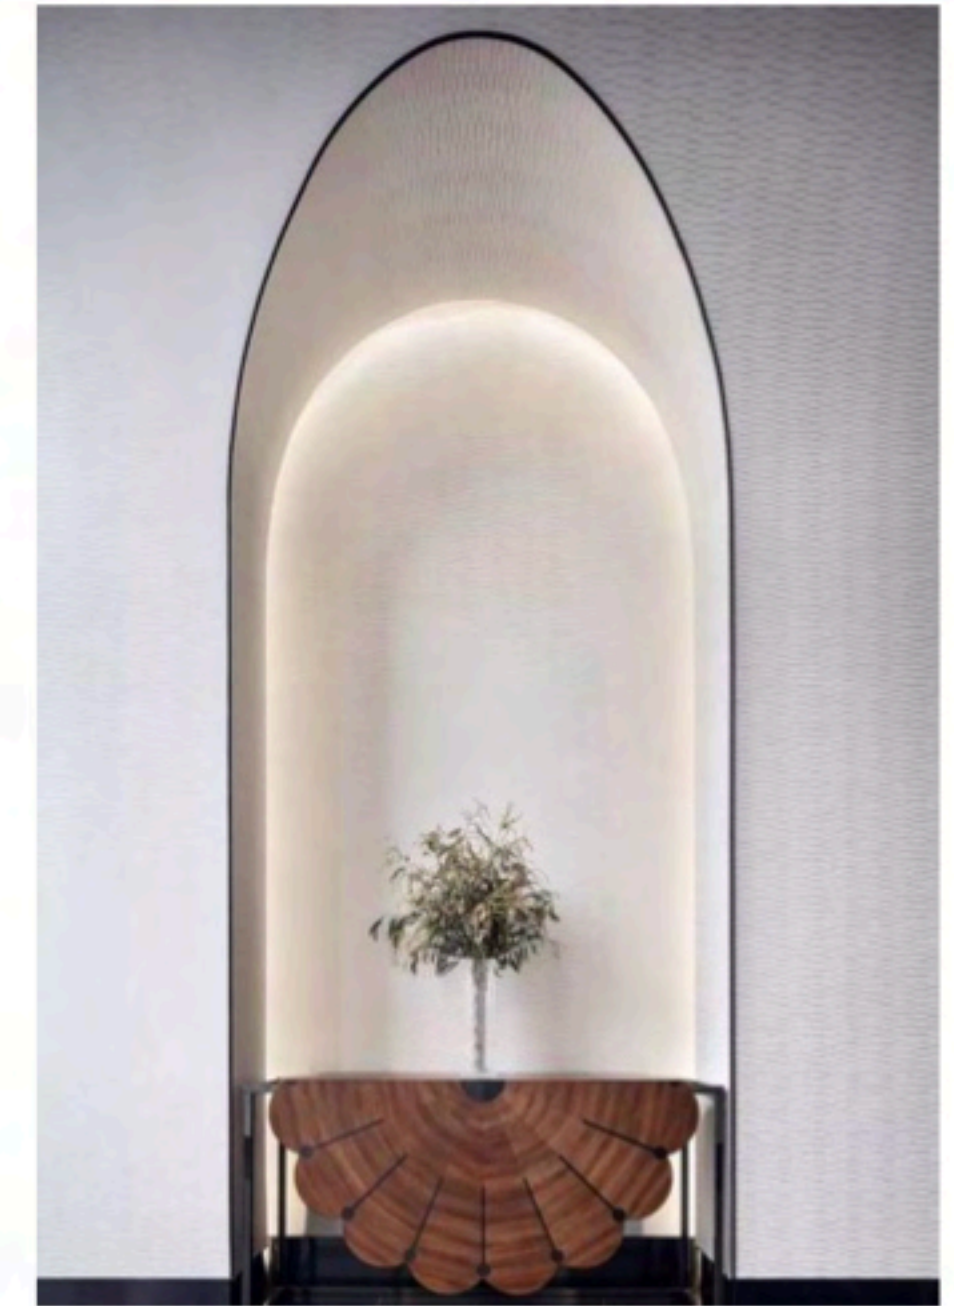

118 SOUTH BEVERLY DRIVE
SUITE 217
BEVERLY HILLS, CA 90212
424.235.3615

bettina

kagan-esque sofa pair;
convo-pit

emma shipley wallpaper magic
in dressing rooms

color palette:

- cinnamon/rust-y –upholstery
- muted peacock/ danish blues- drapes
- bronze-y brass
- matte sho sugi ban wood tones
- mint enamel fixtures
- chartreuse/ italian mustard cole & sons back wall