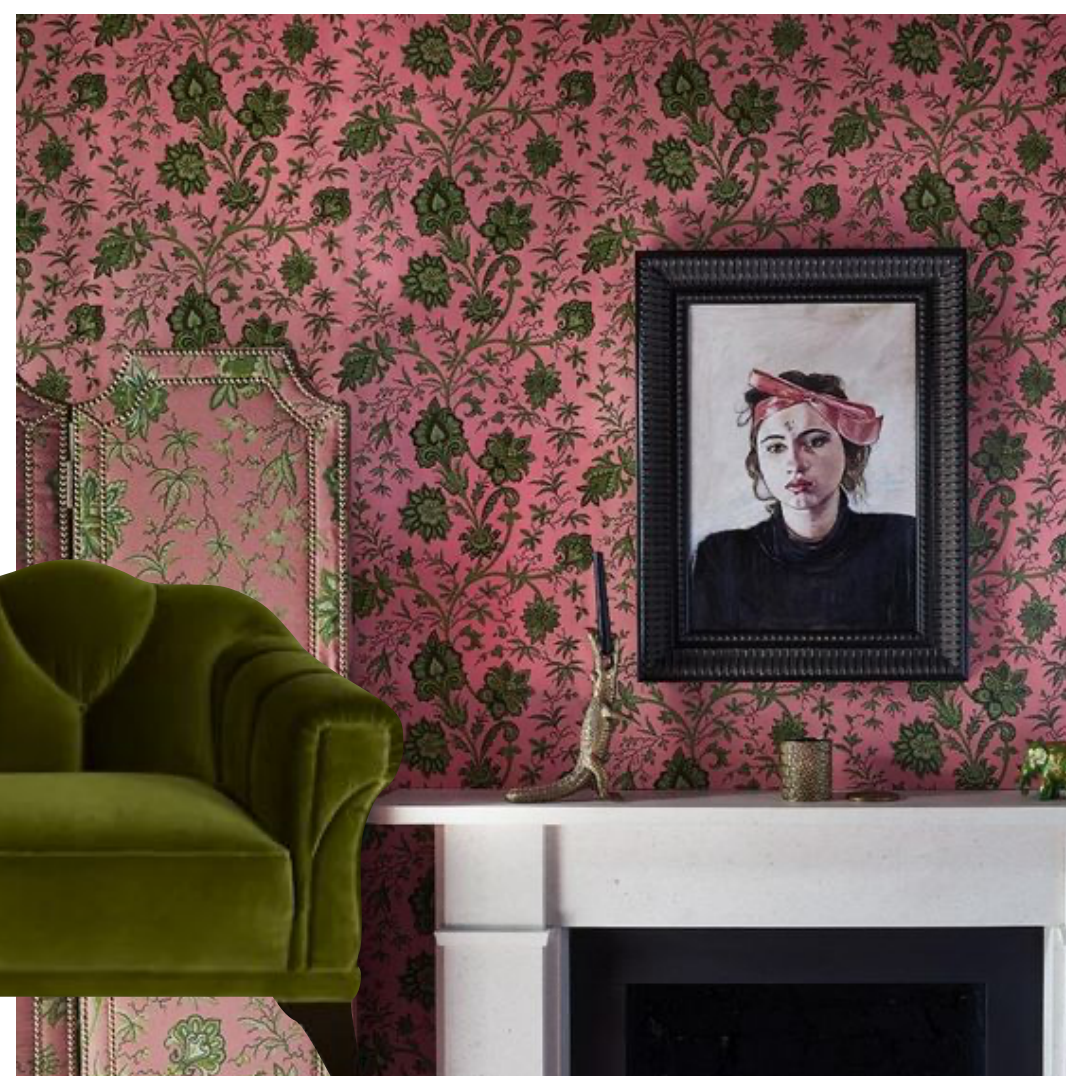

FOUND
ATION
STUDIO

FOUNDATIONSTUDIOLA.COM

FURNITURE

SOFTGOODS: SOFAS, SETTEES,
BANQUETTES, LOUNGE & CLUB CHAIRS,
OTTOMANS, DINING CHAIRS, BARSTOOLS

CASEGOODS: EXECUTIVE DESKS,
COCKTAIL & SIDE TABLES, DINING TABLES,
CABINETS, STORAGE, COCKTAIL AND
COFFEE BARS, CREDENZAS & CONSOLES
RECEPTION DESKS + COUNTERS